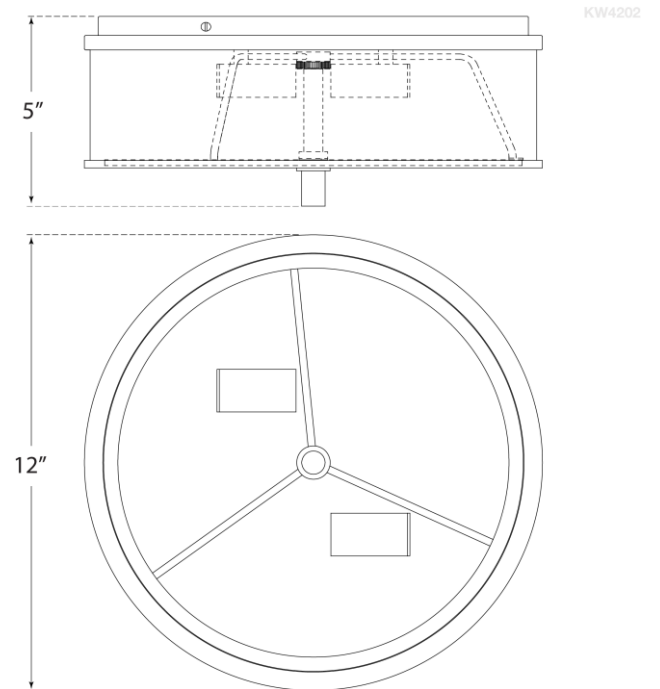

SPEC SHEET

Liaison Medium Flush Mount

Item # KW 4202AB-CRG

Designer: Kelly Wearstler

Height: 5"

Width: 12"

Finishes: AB, BZ, PN

Glass Options: CRG

Socket: 2 - E12 Candelabra

Wattage: 2 - 60 C

circa LIGHTING®