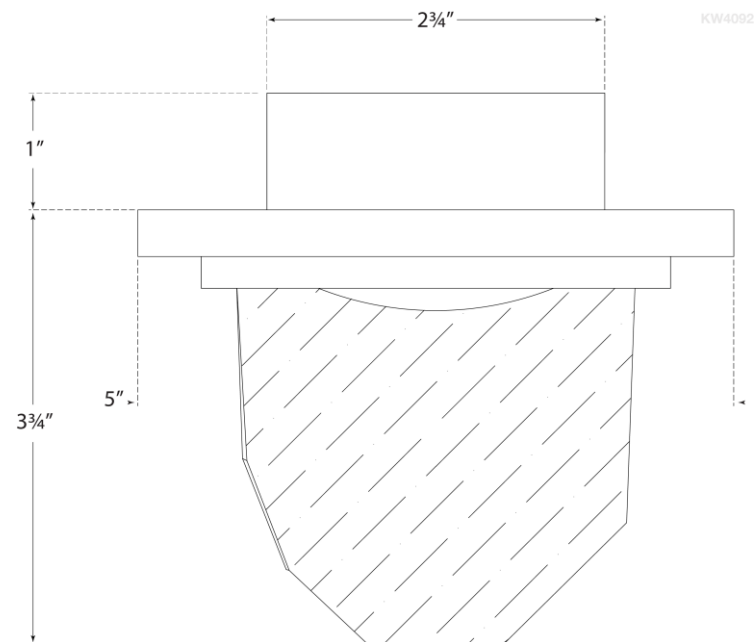

SPEC SHEET

Halcyon 5" Solitaire Flush Mount

Item # KW 4092AB/Q

Designer: Kelly Wearstler

Height: 3.75"

Width: 5"

Finishes: AB

Socket: Dedicated LED

Wattage: 12w (1000lm)

circa LIGHTING®