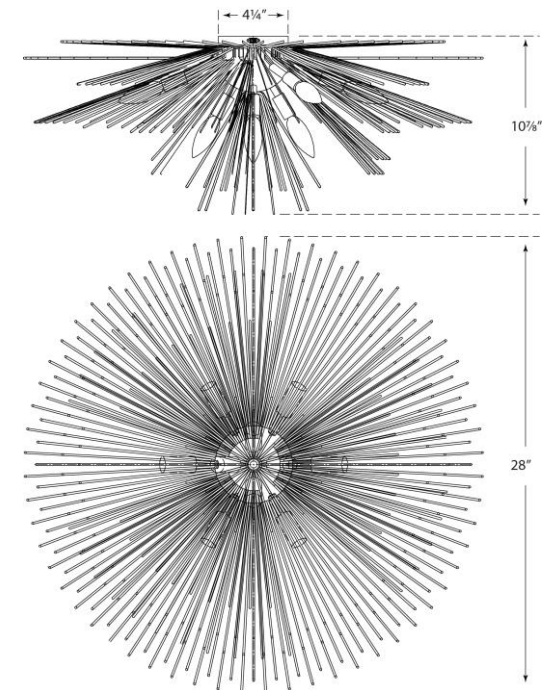

SPEC SHEET

Strada Medium Flush Mount

Item # KW 4070AI

Designer: Kelly Wearstler

Height: 11"

Width: 28"

Finishes: AI, BSL, G, PN

Socket: 10 - E12 Candelabra

Wattage: 10 - 40 C

circa LIGHTING®