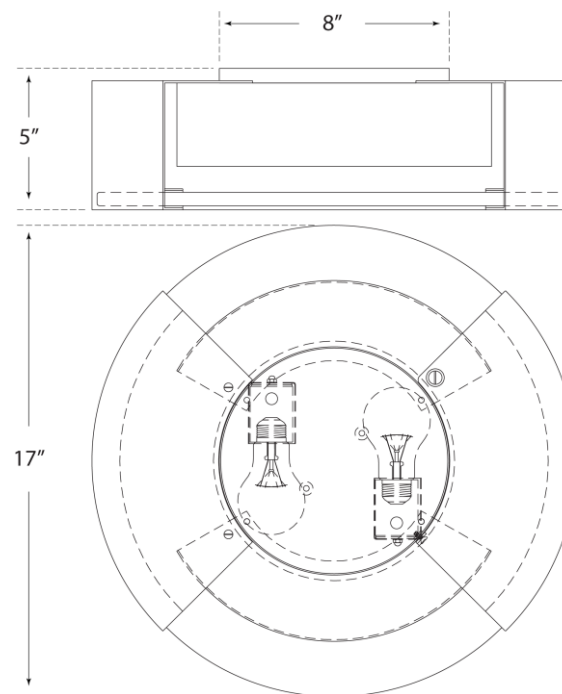

SPEC SHEET

Melange Large Flush Mount

Item # KW 4013BZ

Designer: Kelly Wearstler

Height: 5"

Width: 17"

Finishes: AB, BZ, PN

Shade Treatments: ALB

Socket: 2 - E26 Keyless

Wattage: 2 - 14.5 LED A

circa LIGHTING®