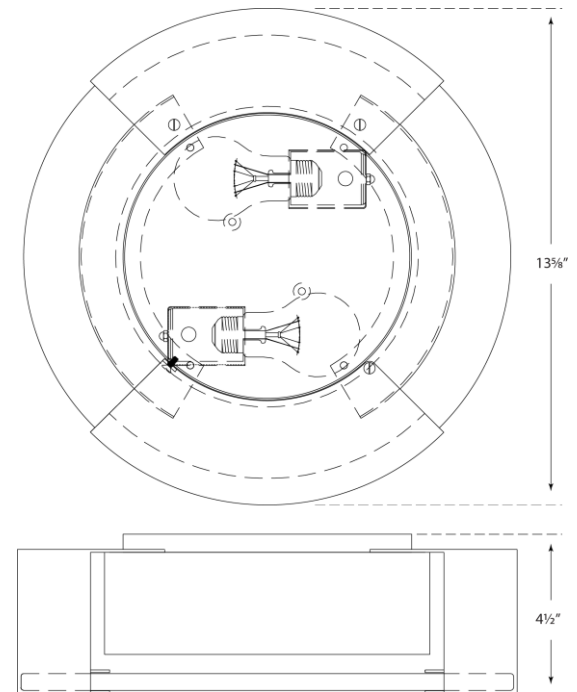

SPEC SHEET

Melange Small Flush Mount

Item # KW 4012AB

Designer: Kelly Wearstler

Height: 4.5"

Width: 14"

Finishes: AB, BZ, PN

Shade Treatments: ALB

Socket: 2 - E26 Keyless

Wattage: 2 - 14.5 LED A

circa LIGHTING®