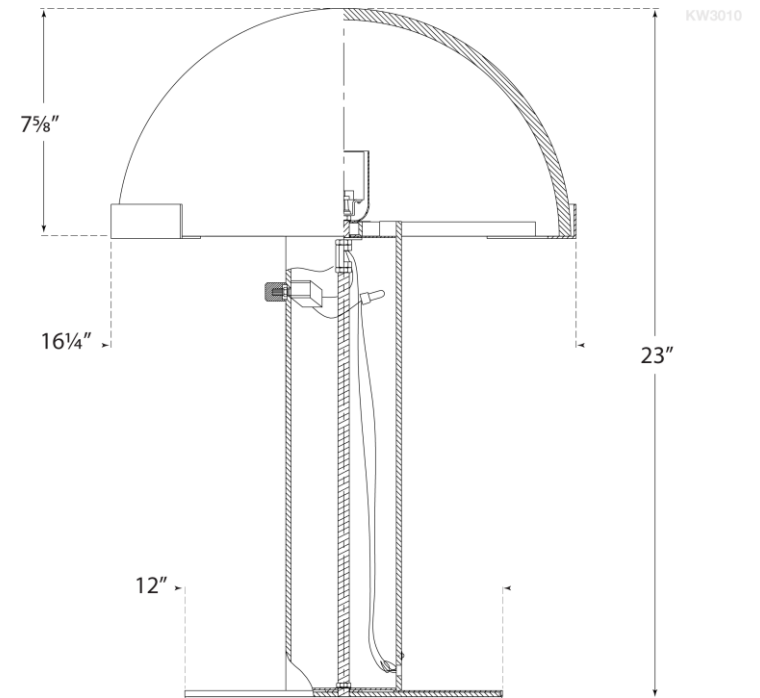

SPEC SHEET

Melange Table Lamp

Item # KW 3010AB-ALB

Designer: Kelly Wearstler

Height: 23"

Width: 16.25"

Base: 12" Round

Finishes: AB, BZ

Shade Treatments: ALB

Socket: E26 Keyless w/ Dimmer

Wattage: 14.5 LED A

circa LIGHTING®