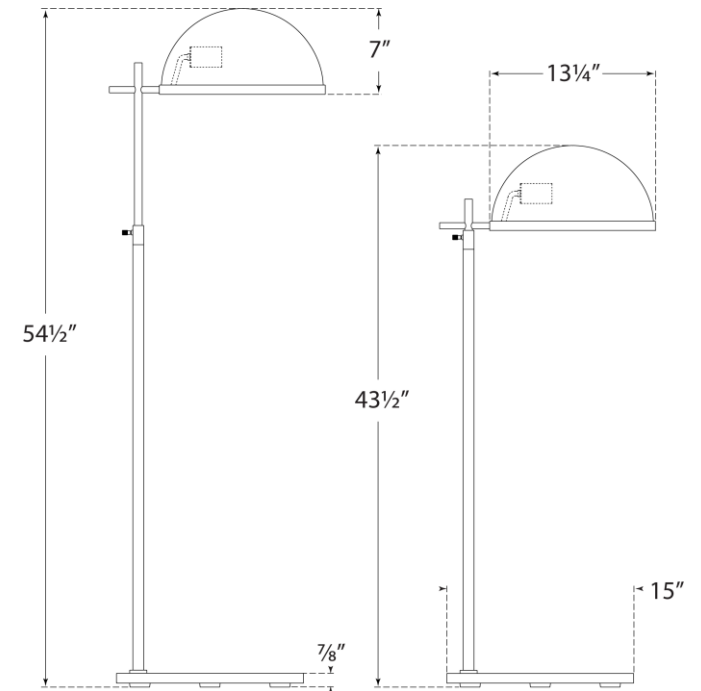

SPEC SHEET

Dulcet Medium Pharmacy Floor Lamp

Item # KW 1240BZ-WG

Designer: Kelly Wearstler

Height: 43.5" - 54.5"

Width: 15"

Extension: 17.25"

Base: 15" Round

Finishes: AB, BZ, PN

Shade Treatments: AB, BZ, PN, WG

Shade Details: White Glass

Socket: E26 Keyless w/ Foot Switch

Wattage: 60 A

circa LIGHTING®