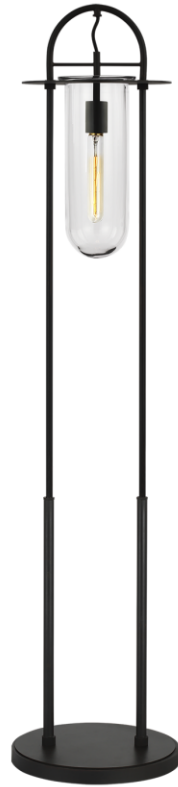

## SPEC SHEET

### Nuance Floor Lamp

Item # KT1031A1

Designer: Kelly by Kelly Wearstler

#### Specifications

Diameter: 10.5"

Height: 54"

Socket: 1 - Medium - A19

Rating: Dry Rated

#### Available Finishes

AI - Aged Iron

PN - Polished Nickel

circa LIGHTING®