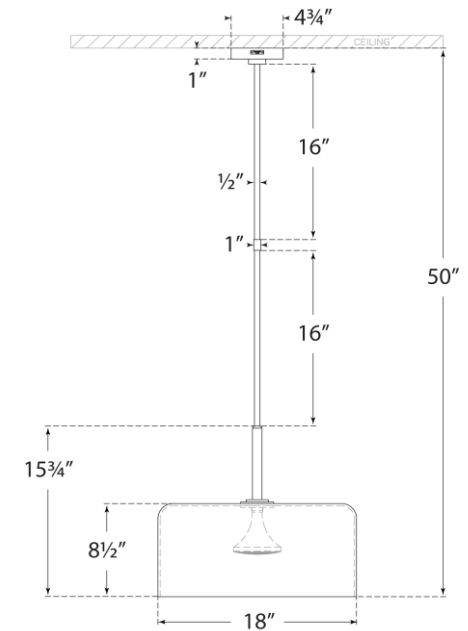

SPEC SHEET

Rochester 18" Dome Pendant

Item # KS 5112PN-CG

Designer: kate spade new york

O/A Height: 50"

Fixture Height: 15.75"

Min. Custom Height: 22"

Width: 18"

Canopy: 4.75" Round

Finishes: PN, SB

Glass Options: CG

Socket: Dedicated LED

Wattage: 9w (950lm)

Note: UL Only | Custom Height Available

Front View