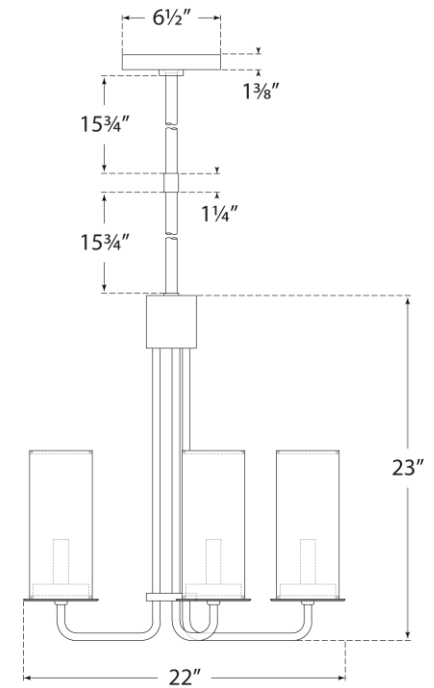

SPEC SHEET

Larabee Small Chandelier

Item # KS 5037PN-L

Designer: kate spade new york

O/A Height: 57.25"

Fixture Height: 23"

Min. Custom Height: 31"

Width: 22"

Canopy: 6.5" Round

Finishes: PN

Shade Treatments: L

Shade Details: 4" x 4" x 10"

Socket: 5 - E12 Candelabra

Wattage: 5 - 40 B

circa LIGHTING®