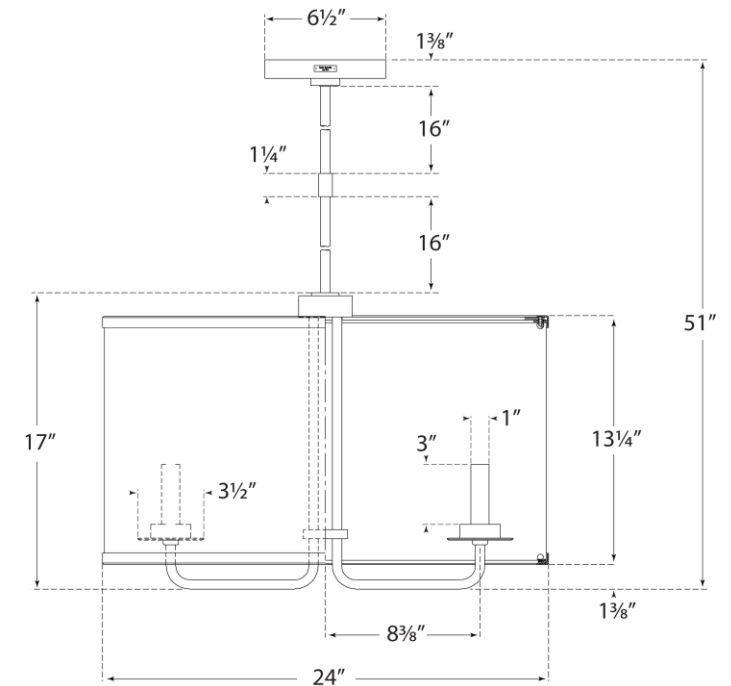

SPEC SHEET

Larabee Hanging Shade

Item # KS 5027PN-L

Designer: kate spade new york

O/A Height: 50"

Fixture Height: 16"

Min. Custom Height: 24"

Width: 24"

Canopy: 6.5" Round

Finishes: PN

Shade Treatments: L

Shade Details: 23.75" x 23.75" x 13"

Socket: 4 - E12 Candelabra

Wattage: 4 - 60 B

circa LIGHTING®