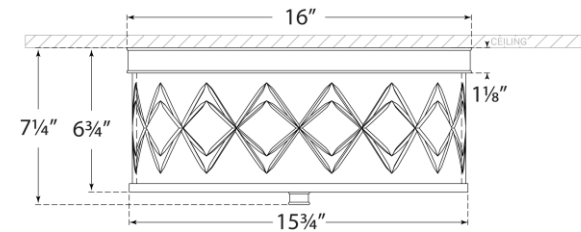

SPEC SHEET

Darcy Medium Flush Mount

Item # KS 4127PN-CG

Designer: kate spade new york

Height: 7.25"

Width: 15.75"

Canopy: 16" Round

Finishes: PN

Glass Options: CG

Socket: 3 - E26 Keyless

Wattage: 3 - 40 G

Front View

Bottom View