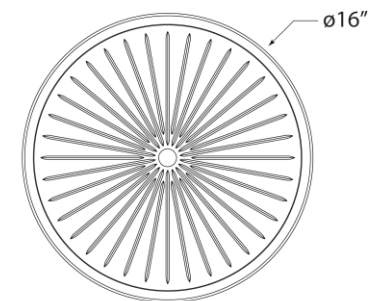

SPEC SHEET

Darcy Medium Flush Mount

Item # KS 4127PN-CG

Designer: kate spade new york

Height: 7.25"

Width: 15.75"

Canopy: 16" Round

Finishes: PN

Glass Options: CG

Socket: 3 - E26 Keyless

Wattage: 3 - 40 G

Front View

Bottom View