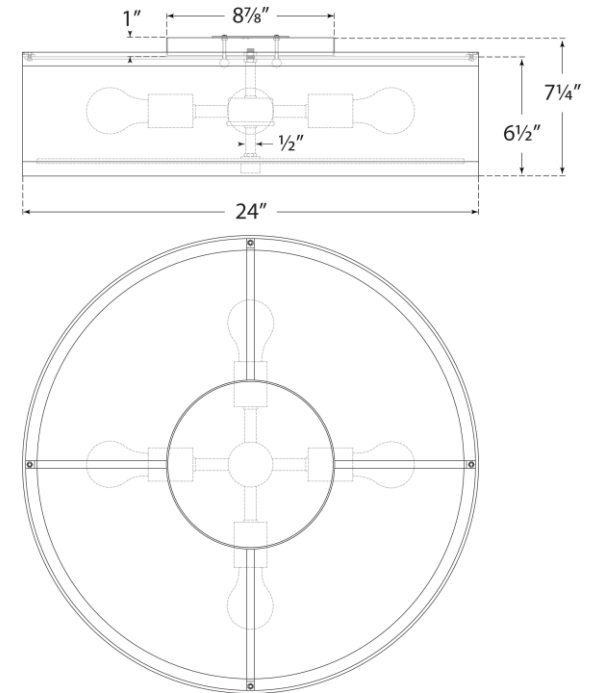

SPEC SHEET

Walker Large Flush Mount

Item # KS 4072BSL-L

Designer: kate spade new york

Height: 6.75"

Width: 24"

Canopy: 8.75" Round

Finishes: BSL, G, LC

Shade Treatments: L, L/BL, NL

Socket: 4 - E26 Keyless

Wattage: 4 - 40 A

circa LIGHTING®