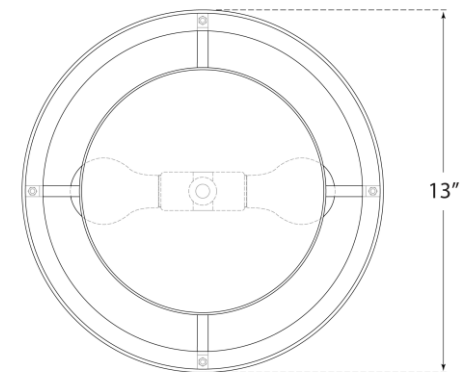

SPEC SHEET

Walker Small Flush Mount

Item # KS 4070BSL-L

Designer: kate spade new york

Height: 6.25"

Width: 13.75"

Canopy: 8.75" Round

Finishes: BSL, G, LC

Shade Treatments: L, L/BL, NL

Socket: 2 - E26 Keyless

Wattage: 2 - 60 A

Bottom View

circa LIGHTING®