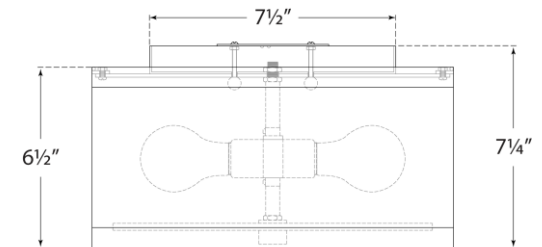

SPEC SHEET

Walker Small Flush Mount

Item # KS 4070BSL-L

Designer: kate spade new york

Height: 6.25"

Width: 13.75"

Canopy: 8.75" Round

Finishes: BSL, G, LC

Shade Treatments: L, L/BL, NL

Socket: 2 - E26 Keyless

Wattage: 2 - 60 A

Bottom View

circa LIGHTING®