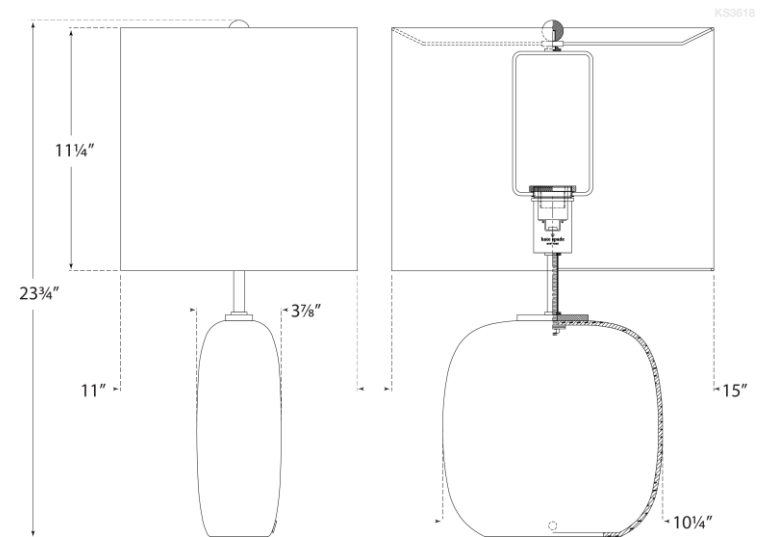

SPEC SHEET

Parkwood Medium Table Lamp

Item # KS 3618NBQ/BKP-L

Designer: kate spade new york

Height: 23.75"

Width: 15"

Base: 3" x 6.5" Oval

Finishes: NBQ/BKP, NBQ/NWT, NWT/CG

Shade Treatments: L

Shade Details: 11/15" x 11/15" x 11.25" Oval

Socket: E26 Keyless w/ Line Switch

Wattage: 60 A

circa LIGHTING®