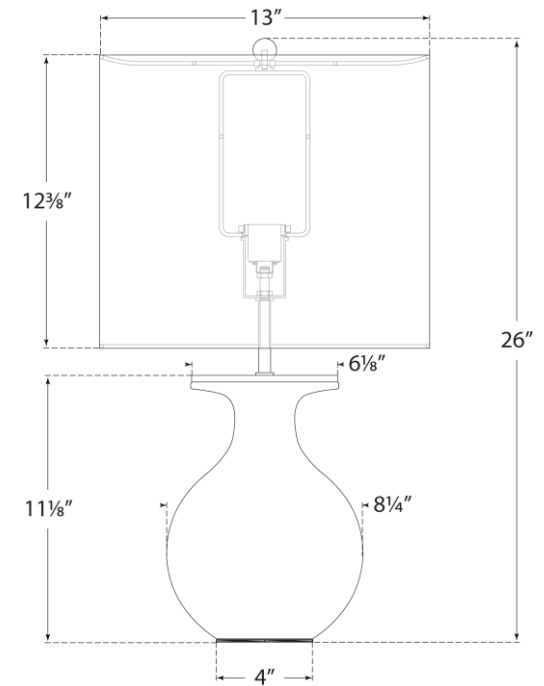

SPEC SHEET

Albie Small Desk Lamp

Item # KS 3616BLS-L

Designer: kate spade new york

Height: 25.25"

Width: 13.75"

Base: 4" Round

Finishes: BLS, DVG, MTB, NWT, STU

Shade Treatments: L

Shade Details: 13.75" x 13.75" x 12.25"

Socket: E26 In-Line Switch

Wattage: 60 A

circa LIGHTING®