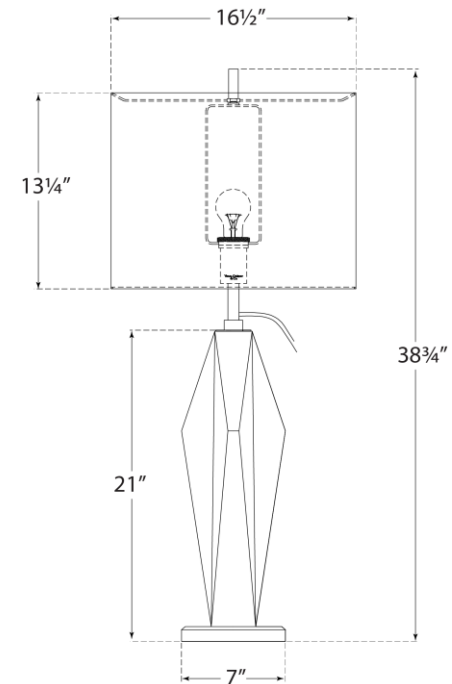

### Castle Peak Table Lamp

Item # KS 3065CG-BL

Designer: kate spade new york

Height: 38"

Width: 16.5"

Base: 7" Square

Finishes: CG

Shade Treatments: BL, L

Shade Details: 16.5" x 16.5" x 13.25"

Socket: E26 Keyless w/ Line Switch

Wattage: 100 A

Note: French Wired

KS3065

**circa** LIGHTING®