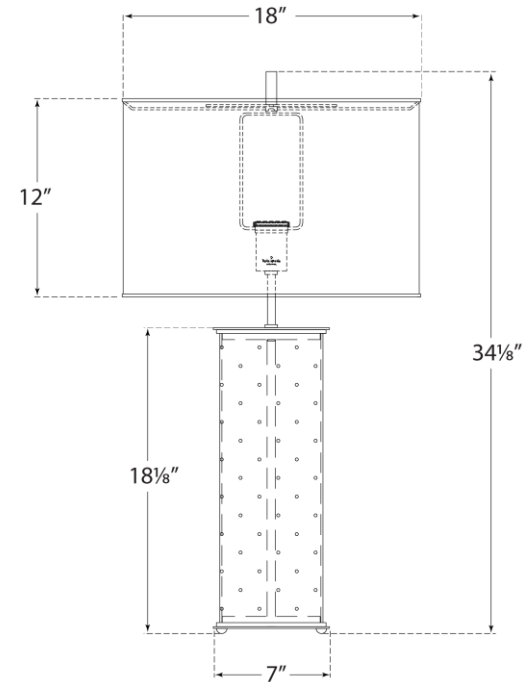

SPEC SHEET

Larabee Dot Table Lamp

Item # KS 3035CG/SB-L

Designer: kate spade new york

Height: 30.5"

Width: 18"

Base: 6.5" Round

Finishes: CG

Shade Treatments: L

Shade Details: 18" x 18" x 12"

Socket: E26 Keyless w/ Line Switch

Wattage: 100 A

circa LIGHTING®