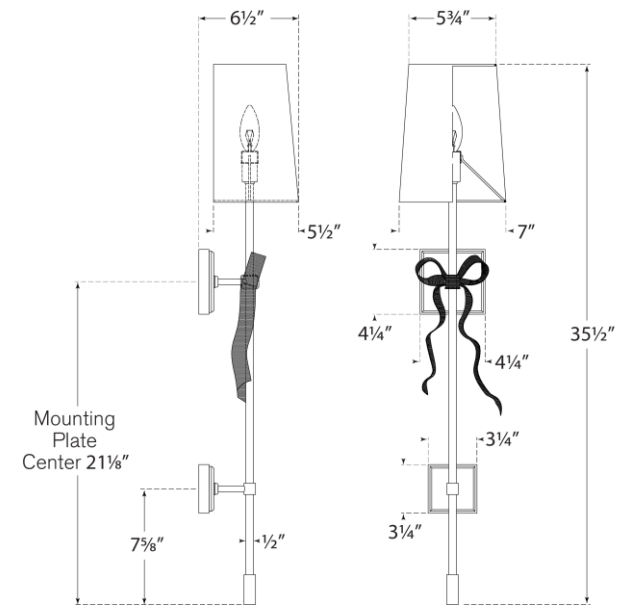

SPEC SHEET

Ellery Gros-Grain Bow Tail Sconce

Item # KS 2117PN-L

Designer: kate spade new york

Height: 36"

Width: 7"

Extension: 6.5"

Backplate: 3.25" Square

Finishes: PN, SB

Shade Treatments: B, L

Shade Details: 5.75" x 7" x 9.25" Square Shield

Socket: E12 Candelabra

Wattage: 40 B

KS2117