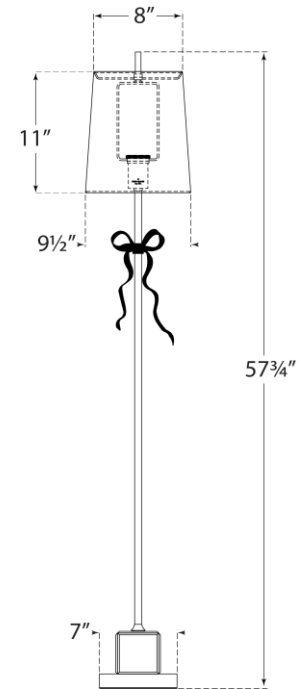

SPEC SHEET

Ellery Gros-Grain Bow Floor Lamp

Item # KS 1201PN-L

Designer: kate spade new york

Height: 56"

Width: 9.5"

Base: 6.5" Square

Finishes: PN

Shade Treatments: L

Shade Details: 8" x 9.5" x 11" Square

Socket: E26 Keyless w/ Floor Switch

Wattage: 75 A

circa LIGHTING®