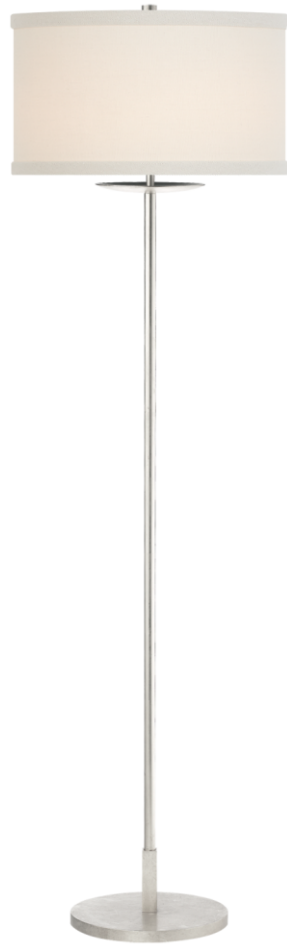

SPEC SHEET

Walker Medium Floor Lamp

Item # KS 1070BSL-L

Designer: kate spade new york

Height: 58"

Width: 17"

Base: 10" Round

Finishes: BSL, G, LC

Shade Treatments: L, L/BL, NL

Shade Details: 17" x 17" x 10"

Socket: E26 In-Line Switch

Wattage: 100 A