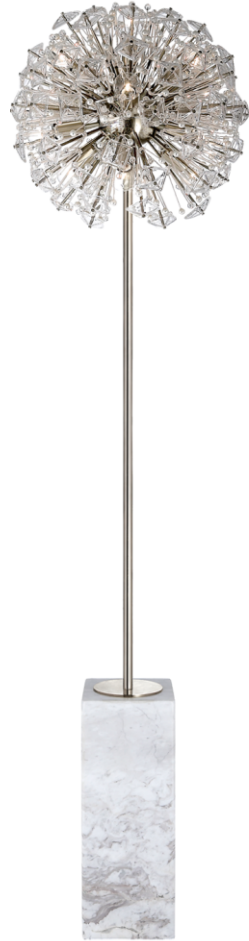

SPEC SHEET

Dickinson Floor Lamp

Item # KS 1005PN/WM-CG

Designer: kate spade new york

Height: 66.75"

Width: 17"

Base: 6.5" Square

Finishes: PN/WM, SB

Trim Options: CG

Socket: 13 - E12 Candelabra

Wattage: 13 - 40 G