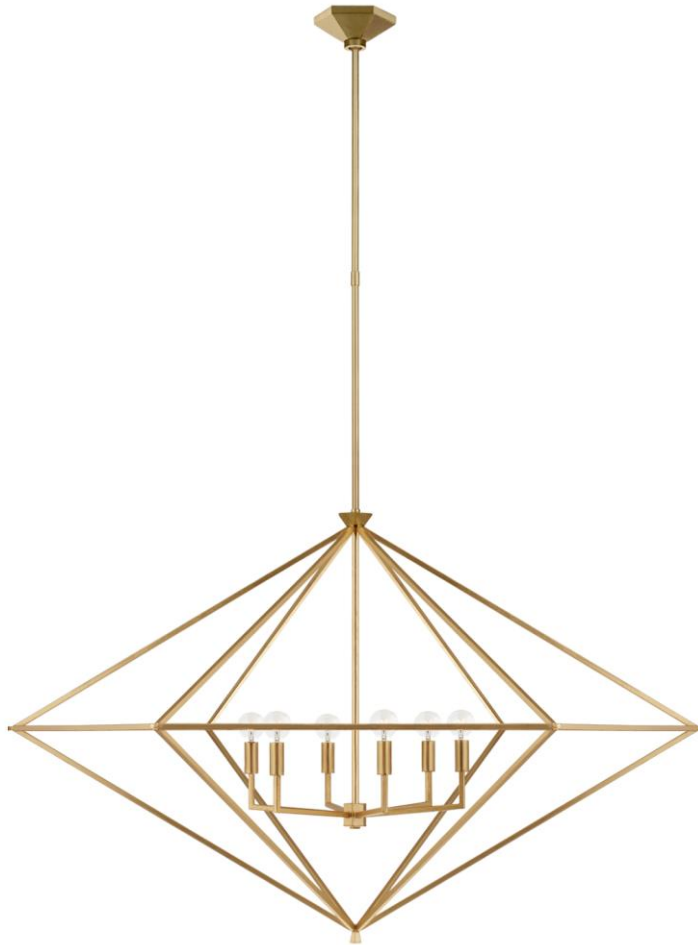

SPEC SHEET

Afton Grande Lantern

Item # JN 5091G

Designer: Julie Neill

O/A Height: 66"

Fixture Height: 30.75"

Min. Custom Height: 38"

Width: 48.75"

Canopy: 6" Hexagon

Finishes: AI, BSL, G, PW

Socket: 6 - E12 Candelabra

Wattage: 6 - 60 C

Note: Custom Height Available

Bottom View 1:2

Front View