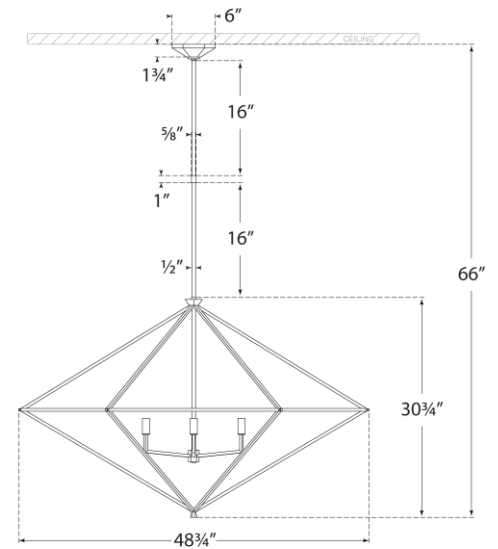

SPEC SHEET

Afton Grande Lantern

Item # JN 5091G

Designer: Julie Neill

O/A Height: 66"

Fixture Height: 30.75"

Min. Custom Height: 38"

Width: 48.75"

Canopy: 6" Hexagon

Finishes: AI, BSL, G, PW

Socket: 6 - E12 Candelabra

Wattage: 6 - 60 C

Note: Custom Height Available

Bottom View 1:2

Front View