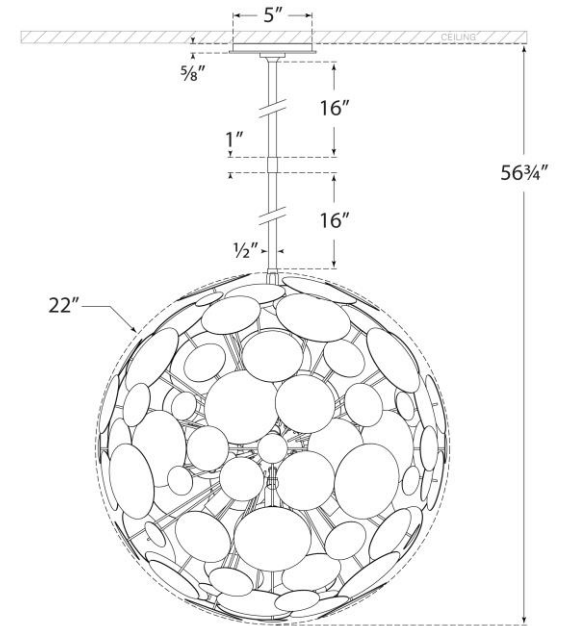

SPEC SHEET

Luna Medium Chandelier

Item # JN 5063WHT

Designer: Julie Neill

O/A Height: 56.75"

Fixture Height: 22"

Min. Custom Height: 28"

Width: 22"

Canopy: 5" Round

Finishes: GI, WHT

Socket: 16 - E12 Candelabra

Wattage: 16 - 25 B

Note: Custom Height Available

Front View