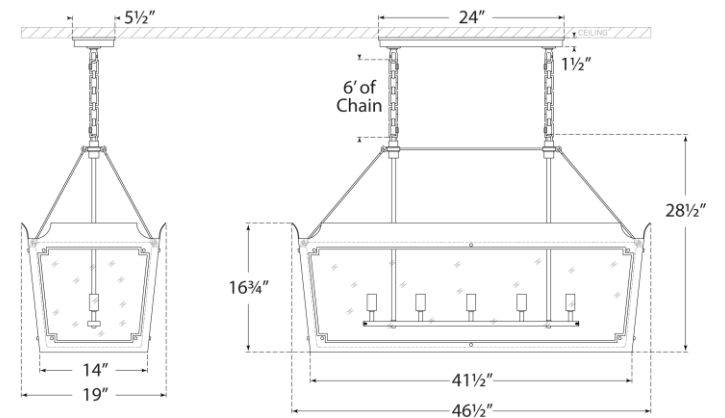

SPEC SHEET

Caddo Medium Linear Lantern

Item # JN 5023SW/G-CG

Designer: Julie Neill

Height: 28.5"

Width: 46.5" x 18.5"

Canopy: 5.5" x 24" Rectangle

Finishes: CEL/G, MBK/G, SW/G

Glass Options: CG

Socket: 5 - E12 Candelabra

Wattage: 5 - 60 C

Side View

Front View