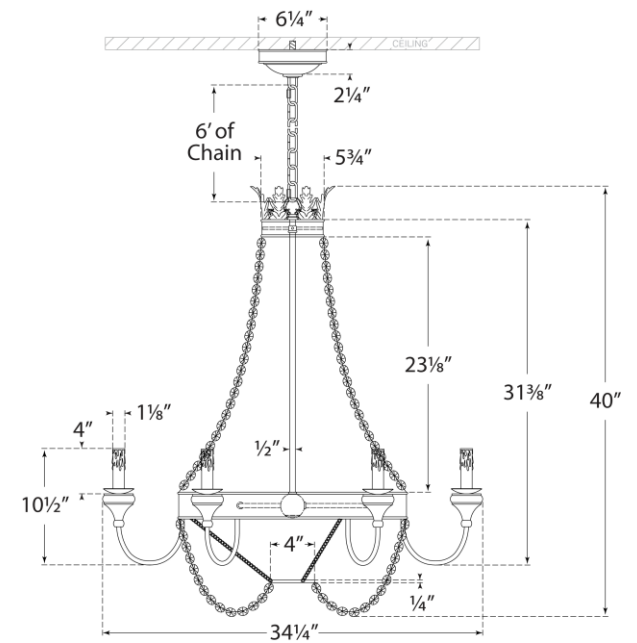

SPEC SHEET

Entellina Chandelier

Item # JN 5016VWG-CG

Designer: Julie Neill

Height: 40"

Width: 34.25"

Canopy: 6" Round

Finishes: VWG

Trim Options: CG

Socket: 6 - E12 Candelabra

Wattage: 6 - 40 B

Front View