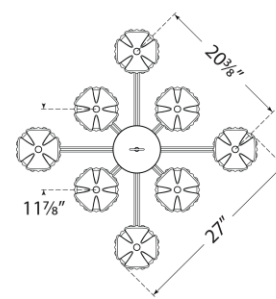

SPEC SHEET

Alberto Medium Two Tier Chandelier

Item # JN 5005AGL

Designer: Julie Neill

Height: 43"

Width: 33.5"

Canopy: 5.5" Round

Finishes: AGL, BSL, PW

Socket: 8 - E12 Candelabra

Wattage: 8 - 60 G

Top View