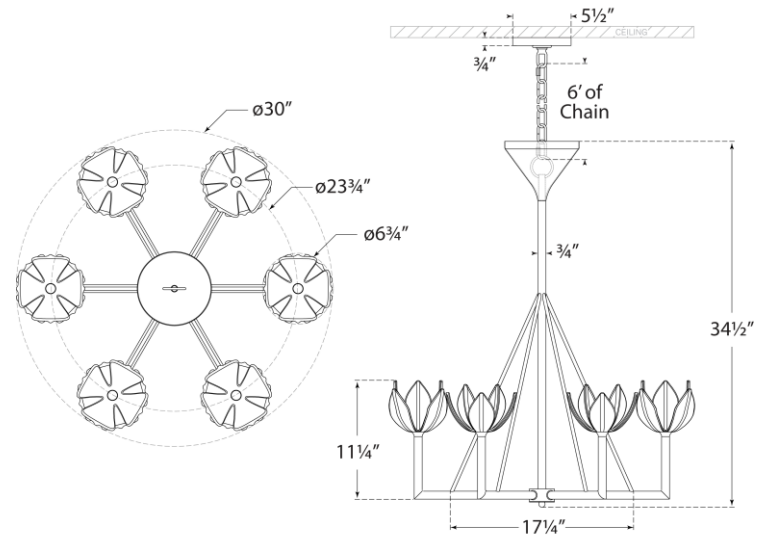

SPEC SHEET

Alberto Small Single Tier Chandelier

Item # JN 5003PW

Designer: Julie Neill

Height: 34.5"

Width: 30"

Canopy: 5.5" Round

Finishes: AGL, BSL, PW

Socket: 6 - E12 Candelabra

Wattage: 6 - 60 G

Top View

Front View