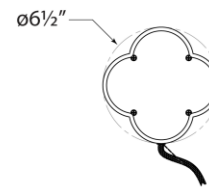

## Alberto Large Triple Table Lamp

Item # JN 3003AGL-L

Designer: Julie Neill

Height: 31.75"

Width: 16.5"

Base: 6.5" Decorative

Finishes: AGL, BSL, PW

Shade Treatments: L

Shade Details: 14.5" x 16.5" x 12.5"

Socket: E26 Dimmer

Wattage: 100 A

Bottom View

Front View