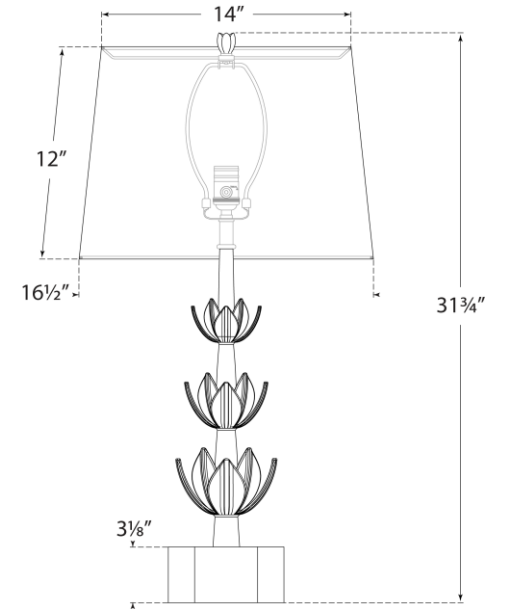

## Alberto Large Triple Table Lamp

Item # JN 3003AGL-L

Designer: Julie Neill

Height: 31.75"

Width: 16.5"

Base: 6.5" Decorative

Finishes: AGL, BSL, PW

Shade Treatments: L

Shade Details: 14.5" x 16.5" x 12.5"

Socket: E26 Dimmer

Wattage: 100 A

Bottom View

Front View