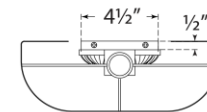

SPEC SHEET

Milazzo Medium Left Sconce

Item # JN 2201BSL/CG-L

Designer: Julie Neill

Height: 24"

Width: 11.5"

Extension: 4.25"

Backplate: 4.5" x 5.75" Rectangle

Finishes: BSL/CG, G/CG

Shade Treatments: L

Shade Details: 11.5" x 11.5" x 8.5"

Socket: E12 Candelabra

Wattage: 40 B

Side View

Front View

Top View