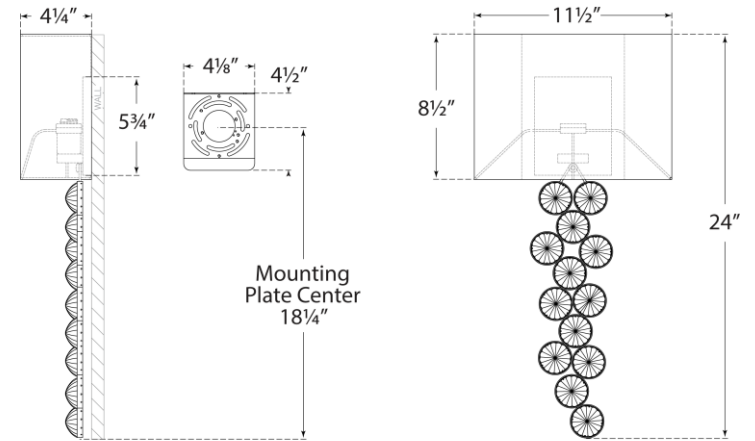

SPEC SHEET

Milazzo Medium Left Sconce

Item # JN 2201BSL/CG-L

Designer: Julie Neill

Height: 24"

Width: 11.5"

Extension: 4.25"

Backplate: 4.5" x 5.75" Rectangle

Finishes: BSL/CG, G/CG

Shade Treatments: L

Shade Details: 11.5" x 11.5" x 8.5"

Socket: E12 Candelabra

Wattage: 40 B

Side View

Front View

Top View