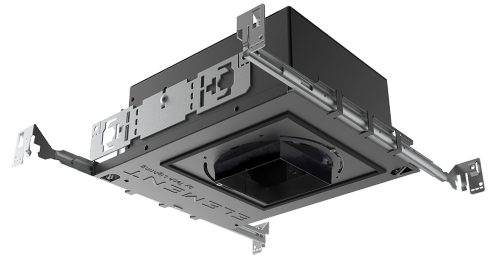

## SPEC SHEET

3" ELEMENT New Construction Adjustable  
Square Flanged Housing LED 2700K 80  
CRI 15, High Output

E3SFF-LH8271AI

**Ceiling Appearance:** Flanged (Accommodates up to 2.5" Ceiling Thickness)

**Ceiling Aperture:** 3 7/8" Cut-Out

**Housing:** New Construction, IC Airtight

**Adjustability:** Lockable 0-40 tilt, 361 rotation

**Delivered Lumens:** 1800 / 1450

**Efficacy:** 106 / 85

**Dimming:** Standard ELV