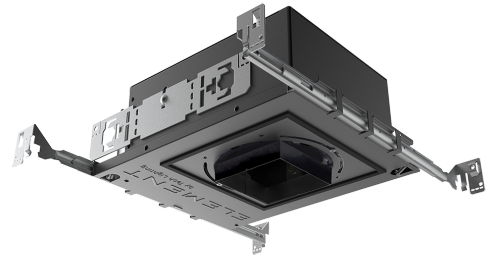

SPEC SHEET

3" ELEMENT New Construction Adjustable
Round Flangeless Housing LED 2700K 80
CRI 15, High Output

E3RLF-LH8271A1

Ceiling Appearance: Flangeless (Accommodates up to 2.5" Ceiling Thickness)

Ceiling Aperture: 3 7/8" Cut-Out

Housing: New Construction, IC Airtight

Adjustability: Lockable 0-40 tilt, 361 rotation

Delivered Lumens: 1800 / 1450

Efficacy: 106 / 85

Dimming: Standard ELV

Voltage: 120V

Watts: 17

General Listing: ETL Listed - Damp

Beam Spread: 15 (Narrow Spot)

Output: High (Best for ceilings 10' and up)