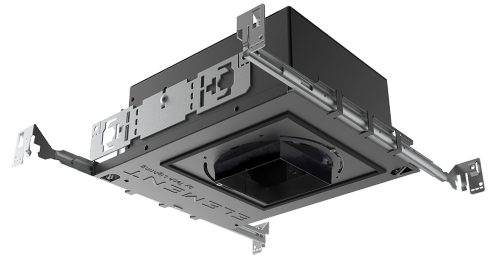

SPEC SHEET

3" ELEMENT New Construction Adjustable
Round Flanged Housing LED 2700K 80
CRI, 15, High Output

E3RFF-LH8271AI

Ceiling Appearance: Flanged (Accommodates up to 2.5" Ceiling Thickness)

Ceiling Aperture: 3 7/8" Cut-Out

Housing: New Construction, IC Airtight

Adjustability: Lockable 0-40 tilt, 361 rotation

Delivered Lumens: 1800 / 1450

Efficacy: 106 / 85

Dimming: Standard ELV

Voltage: 120V

Watts: 17

General Listing: ETL Listed - Damp

Required Trim (Sold Separately): TE3RF

LED Lifetime: 50,000 Hours

Warranty: 5 Years

Title 24: California Title 24 Compliant

Color Temperature: Warm White (2700K)

Color Rendering Index: 80 (Accurate - For General Applications)

Beam Spread: 15 (Narrow Spot)

Output: High (Best for ceilings 10' and up)