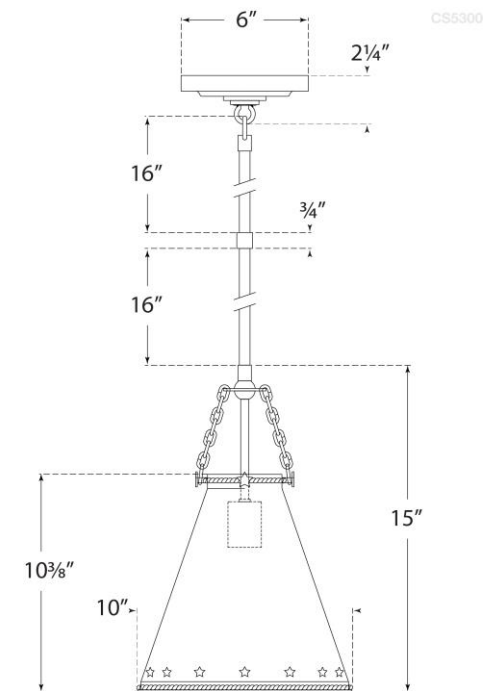

SPEC SHEET

Hadley Small Pendant

Item # CS 5300NB-DGT

Designer: Christopher Spitzmiller

O/A Height: 49"

Fixture Height: 15"

Min. Custom Height: 19"

Width: 10"

Canopy: 6" Round

Finishes: NB

Shade Treatments: DGT

Socket: E12 Candelabra

Wattage: 40 A

circa LIGHTING®