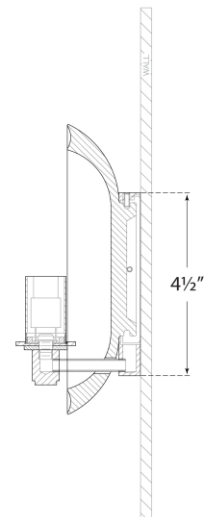

SPEC SHEET

Leeds Small Round Sconce

Item # CS 2605CGD

Designer: Christopher Spitzmiller

Height: 8.25"

Width: 8.25"

Extension: 3.75"

Backplate: 4.5" Round

Finishes: CGD, IVO, OSB, SHG

Socket: E12 Candelabra

Wattage: 40 C

Note: Reactive Ceramic Glazes Will Vary in Color and Texture

Top View

Front View

Side View