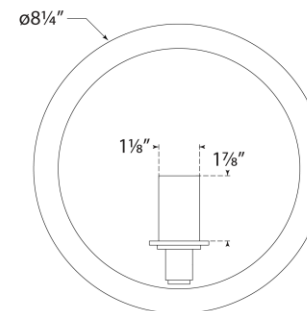

SPEC SHEET

Leeds Small Round Sconce

Item # CS 2605CGD

Designer: Christopher Spitzmiller

Height: 8.25"

Width: 8.25"

Extension: 3.75"

Backplate: 4.5" Round

Finishes: CGD, IVO, OSB, SHG

Socket: E12 Candelabra

Wattage: 40 C

Note: Reactive Ceramic Glazes Will Vary in Color and Texture

Top View

Front View

Side View