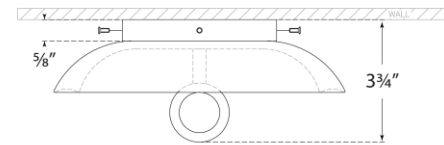

SPEC SHEET

Leeds Small Round Sconce

Item # CS 2605CGD

Designer: Christopher Spitzmiller

Height: 8.25"

Width: 8.25"

Extension: 3.75"

Backplate: 4.5" Round

Finishes: CGD, IVO, OSB, SHG

Socket: E12 Candelabra

Wattage: 40 C

Note: Reactive Ceramic Glazes Will Vary in Color and Texture

Top View

Front View

Side View