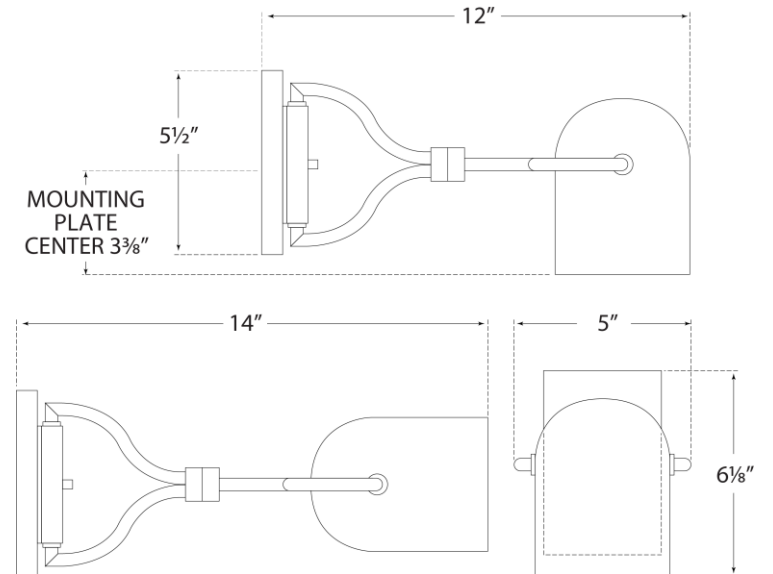

SPEC SHEET

Noho Double Torchiere Sconce

Item # CL 2170BC

Designer: Clodagh

Height: 5.5"

Width: 5.5"

Extension: 12"

Backplate: 3.5" x 5.5" Rectangle

Finishes: BC, PN

Shade Details: 4" x 6"

Socket: E26 Keyless w/ Switch on Backplate

Wattage: 60 B

Note: Cord Cover Included

circa LIGHTING®