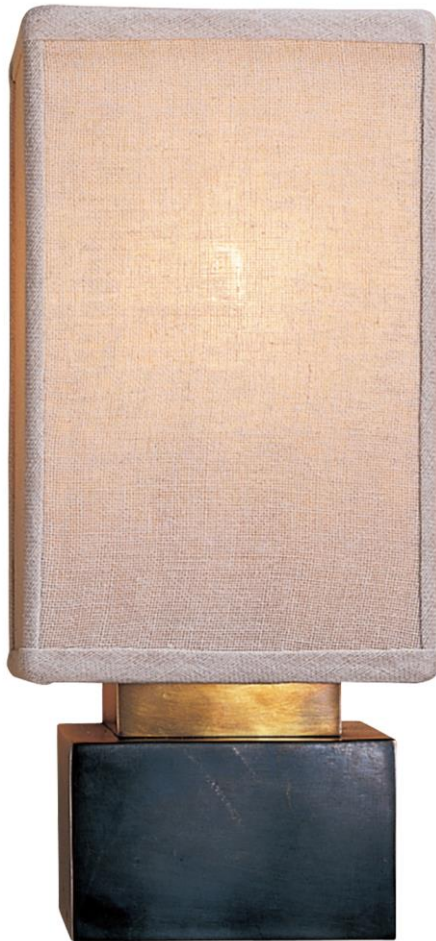

### Chelsea Sconce

Item # CL 2002BZ-L

Designer: Clodagh

Height: 11.5"

Width: 5.25"

Extension: 5"

Backplate: 2.5" x 4" Rectangle

Finishes: BZ

Shade Treatments: L

Shade Details: 5.25" x 5.25" x 8.5"

Socket: E26 Keyless

Wattage: 60 T

Note: Requires Smaller Outlet Box