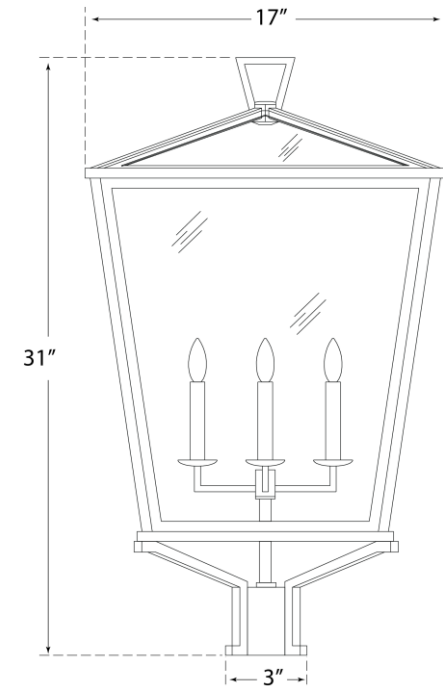

SPEC SHEET

Darlana Post Light

Item # CHO 7113BZ

Designer: Chapman & Myers

Height: 31"

Width: 17"

Base: 3" Round Post Cap

Finishes: BZ

Glass Options: CG

Socket: 4 - E12 Candelabra

Wattage: 4 - 60 C

©EFC DESIGNS

circa LIGHTING®