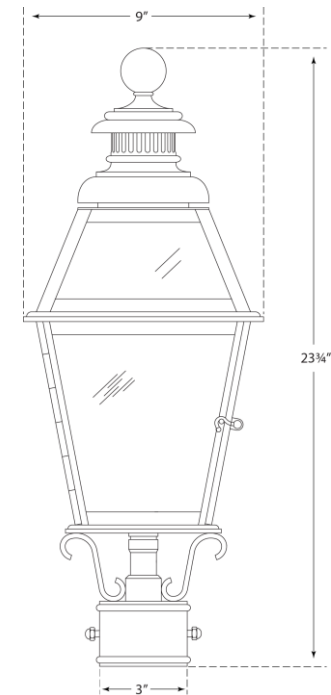

## Chelsea Medium Post Lantern

Item # CHO 7110BZ

Designer: E. F. Chapman

Height: 23.75"

Width: 9"

Base: 3" Round Post Cap

Finishes: BZ

Glass Options: CG

Socket: 3 - E12 Candelabra

Wattage: 3 - 60 C

©EFC DESIGNS

circa LIGHTING®