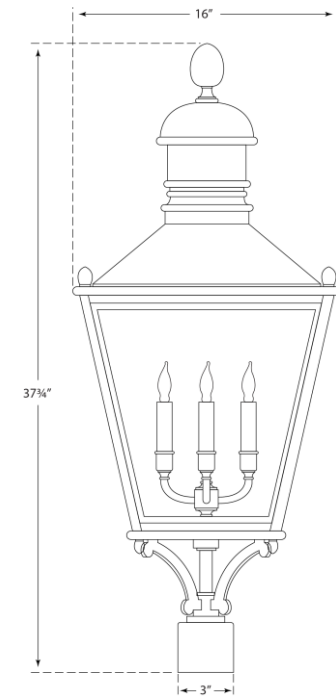

### Sussex Large Post Lantern

Item # CHO 7033BZ

Designer: E. F. Chapman

Height: 37.75"

Width: 16"

Base: 3" Round Post Cap

Finishes: BZ

Glass Options: CG

Socket: 3 - E12 Candelabra

Wattage: 3 - 60 C

©EFC DESIGNS

circa LIGHTING®