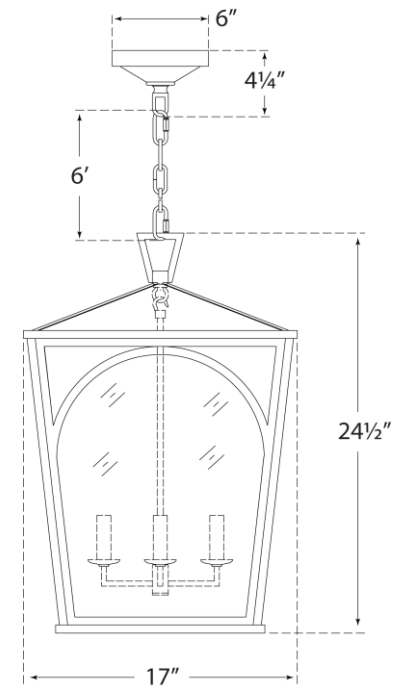

SPEC SHEET

Darlana Arc Large Lantern

Item # CHO 5311BZ-CG

Designer: Chapman & Myers

Height: 24.5"

Width: 17"

Canopy: 6" Round

Finishes: BZ

Glass Options: CG

Socket: 4 - E12 Candelabra

Wattage: 4 - 60 C

©EFC DESIGNS

circa LIGHTING®