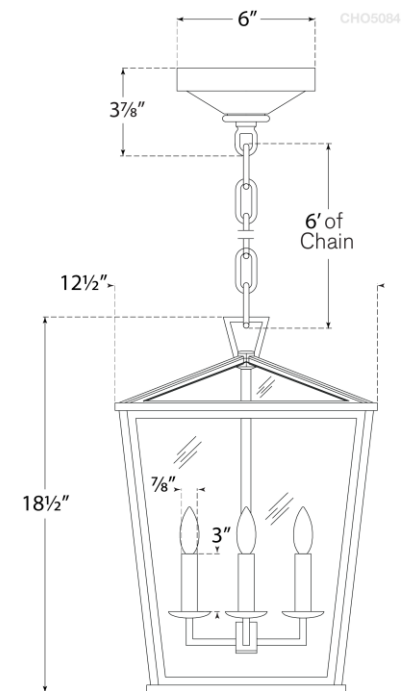

SPEC SHEET

Darlana Small Hanging Lantern

Item # CHO 5084BZ

Designer: E. F. Chapman

Height: 18.5"

Width: 12.5"

Canopy: 6" Round

Finishes: BZ

Glass Options: CG

Socket: 4 - E12 Candelabra

Wattage: 4 - 40 C

©EFC DESIGNS

circa LIGHTING®