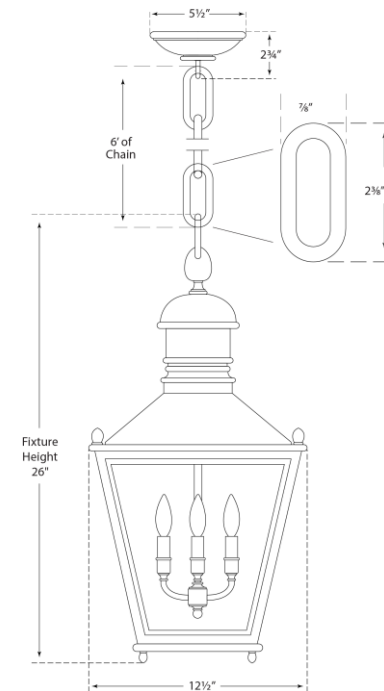

SPEC SHEET

Sussex Medium Hanging Lantern

Item # CHO 5032BZ

Designer: Chapman & Myers

Height: 26"

Width: 12.25"

Canopy: 5.5" Round

Finishes: BZ

Glass Options: CG

Socket: 3 - E12 Candelabra

Wattage: 3 - 60 C

©EFC DESIGNS

circa LIGHTING®