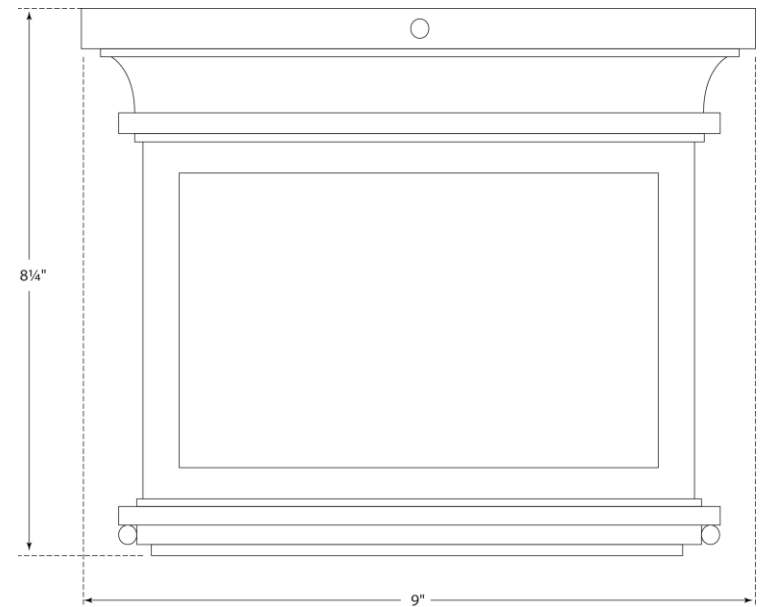

SPEC SHEET

Club Small Square Flush Mount

Item # CHO 4310AB-CG

Designer: E. F. Chapman

Height: 8.25"

Width: 9"

Finishes: AB, BZ

Glass Options: CG, FG

Socket: 3 - E12 Candelabra

Wattage: 3 - 60 C

Note: UL Only

©EFC DESIGNS

circa LIGHTING®