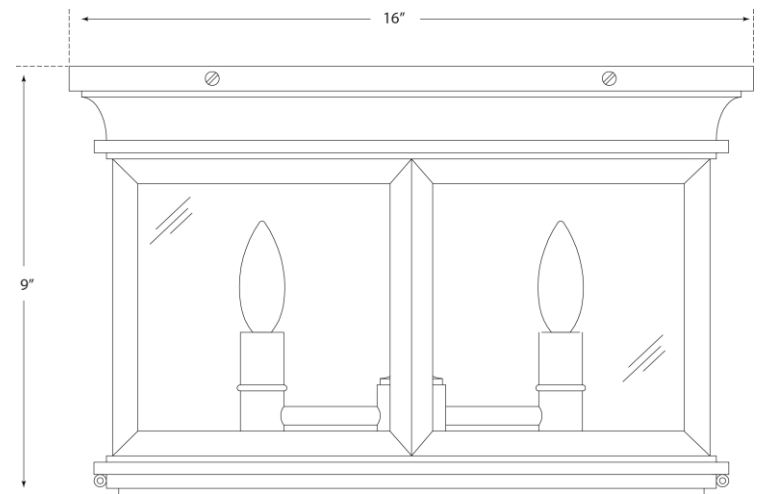

SPEC SHEET

Club Large Hexagonal Flush Mount

Item # CHO 4111AB-CG

Designer: E. F. Chapman

Height: 9"

Width: 16"

Finishes: AB, BZ, WZ

Glass Options: CG, FG

Socket: 3 - E12 Candelabra

Wattage: 3 - 40 C

Note: UL Only

©EFC DESIGNS

circa LIGHTING®