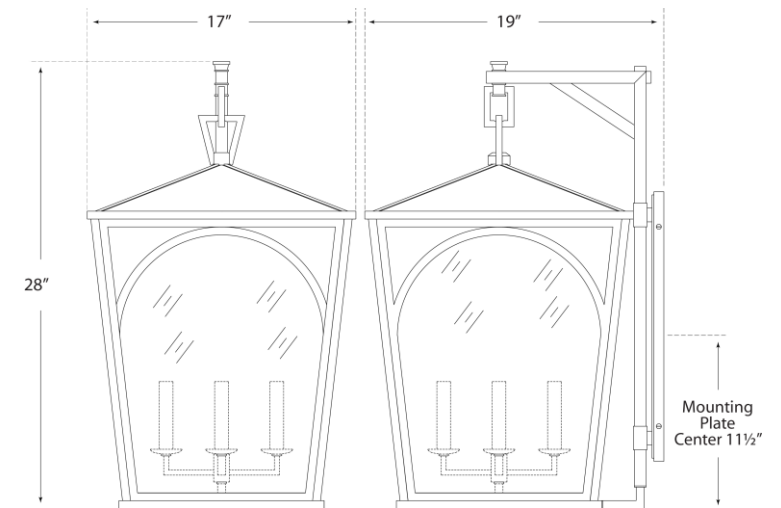

### Darlana Arc Large Bracket Wall Light

Item # CHO 2187BZ-CG

Designer: Chapman & Myers

Height: 28"

Width: 17"

Extension: 19"

Backplate: 4.5" x 17" Rectangle

Finishes: BZ

Glass Options: CG

Socket: 4 - E12 Candelabra

Wattage: 4 - 60 C

©EFC DESIGNS

circa LIGHTING®