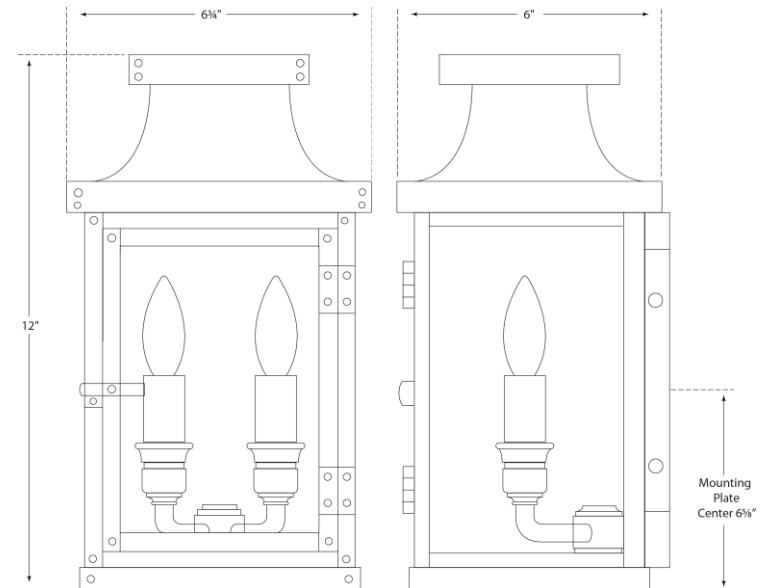

SPEC SHEET

Bedford Small 3/4 Lantern

Item # CHO 2150NC

Designer: E. F. Chapman

Height: 12"

Width: 6.75"

Extension: 6"

Backplate: 5.25" x 5.5"

Finishes: NC

Glass Options: CG

Socket: 2 - E12 Candelabra

Wattage: 2 - 60 C

©EFC DESIGNS

circa LIGHTING®