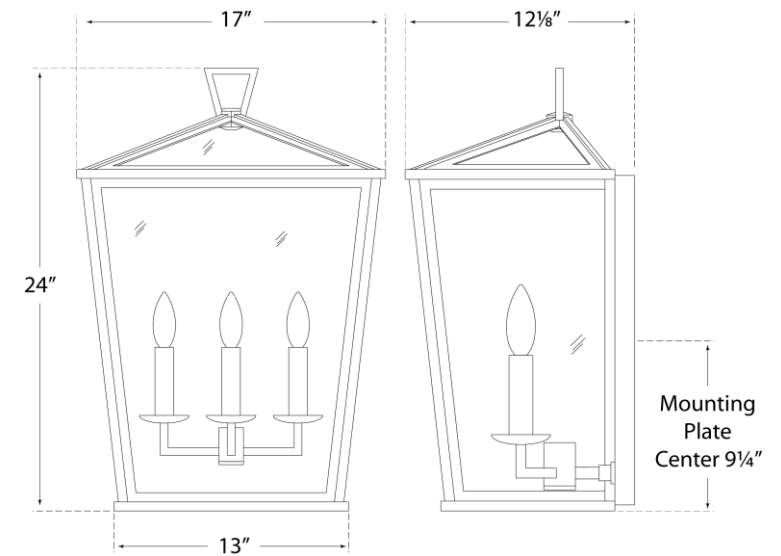

SPEC SHEET

Darlana Large 3/4 Lantern

Item # CHO 2041BZ

Designer: Chapman & Myers

Height: 24.5"

Width: 17"

Extension: 12.25"

Backplate: 16" x 18.25" Trapezoid

Finishes: BZ

Glass Options: CG

Socket: 3 - E12 Candelabra

Wattage: 3 - 60 C

©EFC DESIGNS

circa LIGHTING®