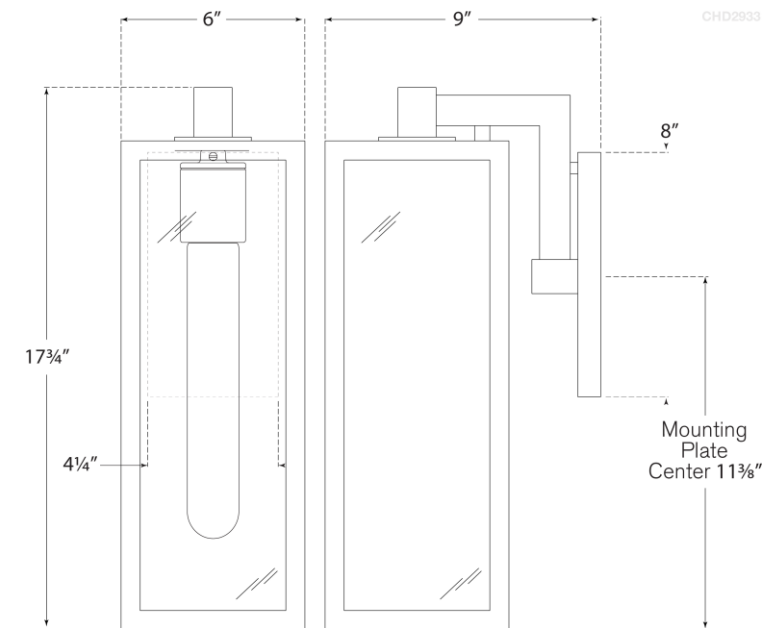

SPEC SHEET

Fresno Framed Medium Sconce

Item # CHD 2933AI-CG

Designer: E. F. Chapman

Height: 17.75"

Width: 6"

Extension: 9"

Backplate: 4.25" X 8" Rectangle

Finishes: AI

Glass Options: CG

Socket: E26 Keyless

Wattage: 60 T

©EFC DESIGNS

circa LIGHTING®