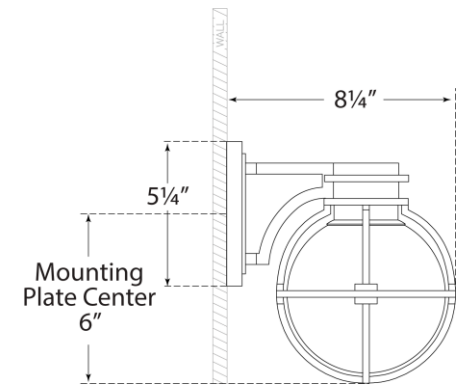

## Gracie Single Sconce

Item # CHD 2480PN-CG

Designer: Chapman & Myers

Height: 8.75"

Width: 6.5"

Extension: 8.25"

Backplate: 4.25" x 5.25" Rectangle

Finishes: AB, AN, BZ, PN

Glass Options: Clear Glas

Socket: Dedicated LED

Wattage: 9w (900lm)

Front View

Side View