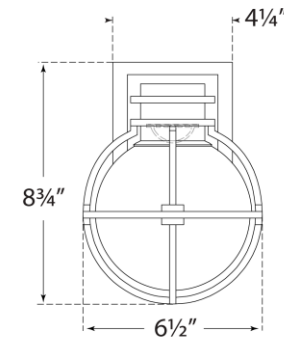

## Gracie Single Sconce

Item # CHD 2480PN-CG

Designer: Chapman & Myers

Height: 8.75"

Width: 6.5"

Extension: 8.25"

Backplate: 4.25" x 5.25" Rectangle

Finishes: AB, AN, BZ, PN

Glass Options: Clear Glas

Socket: Dedicated LED

Wattage: 9w (900lm)

Front View

Side View